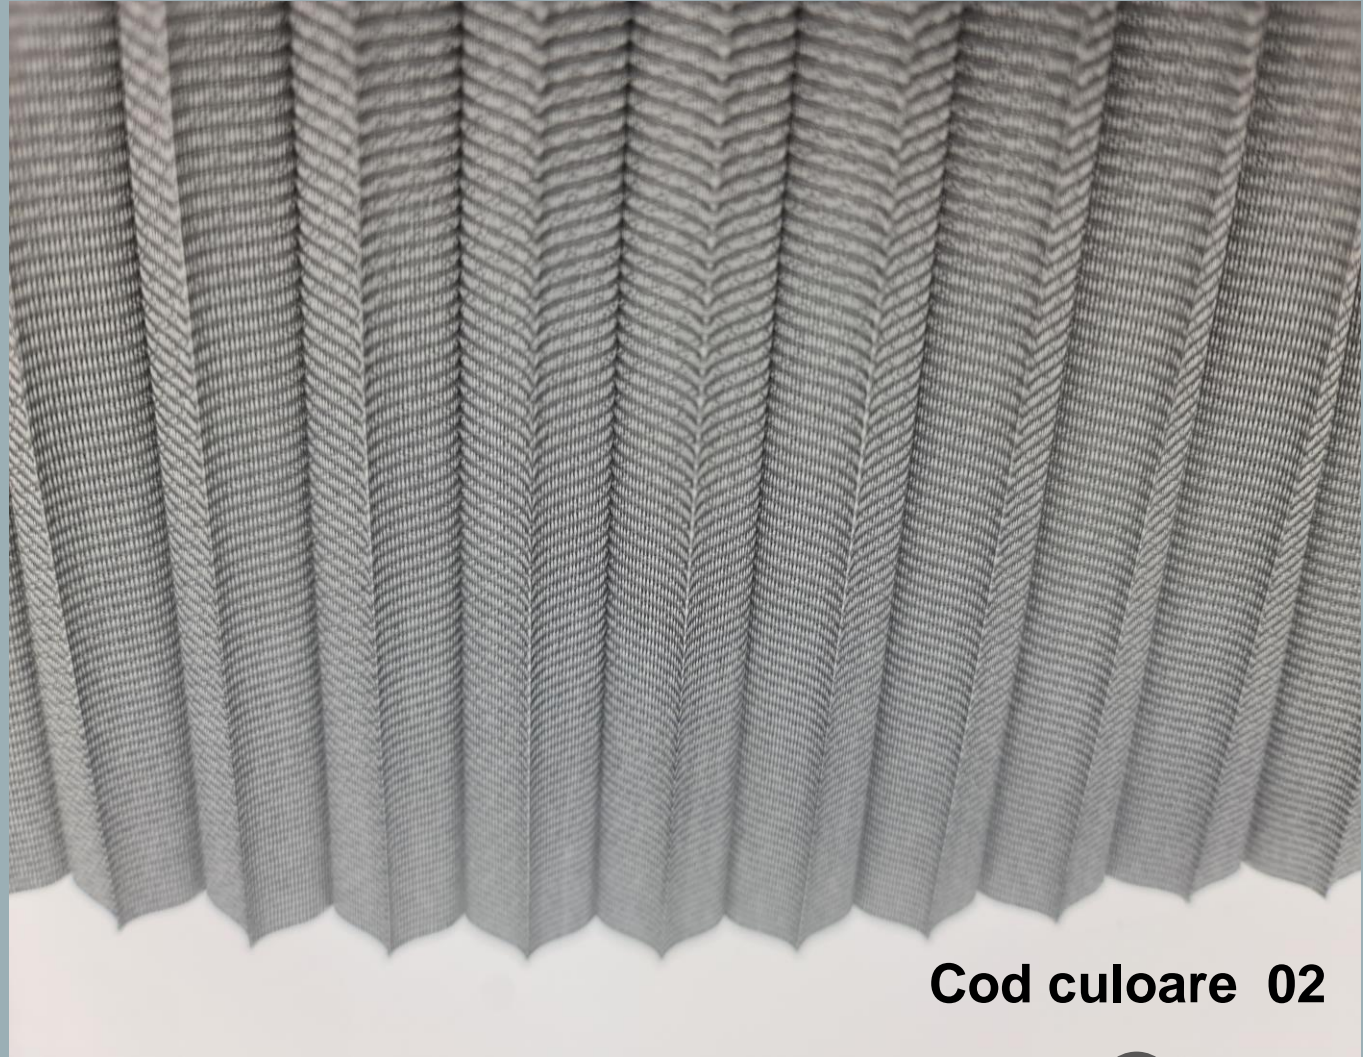

STRIPE

Suitable for Indoor

Suitable for Offices

Width

Semi Transparent

Easy Clean

Weight

Cod culoare 02