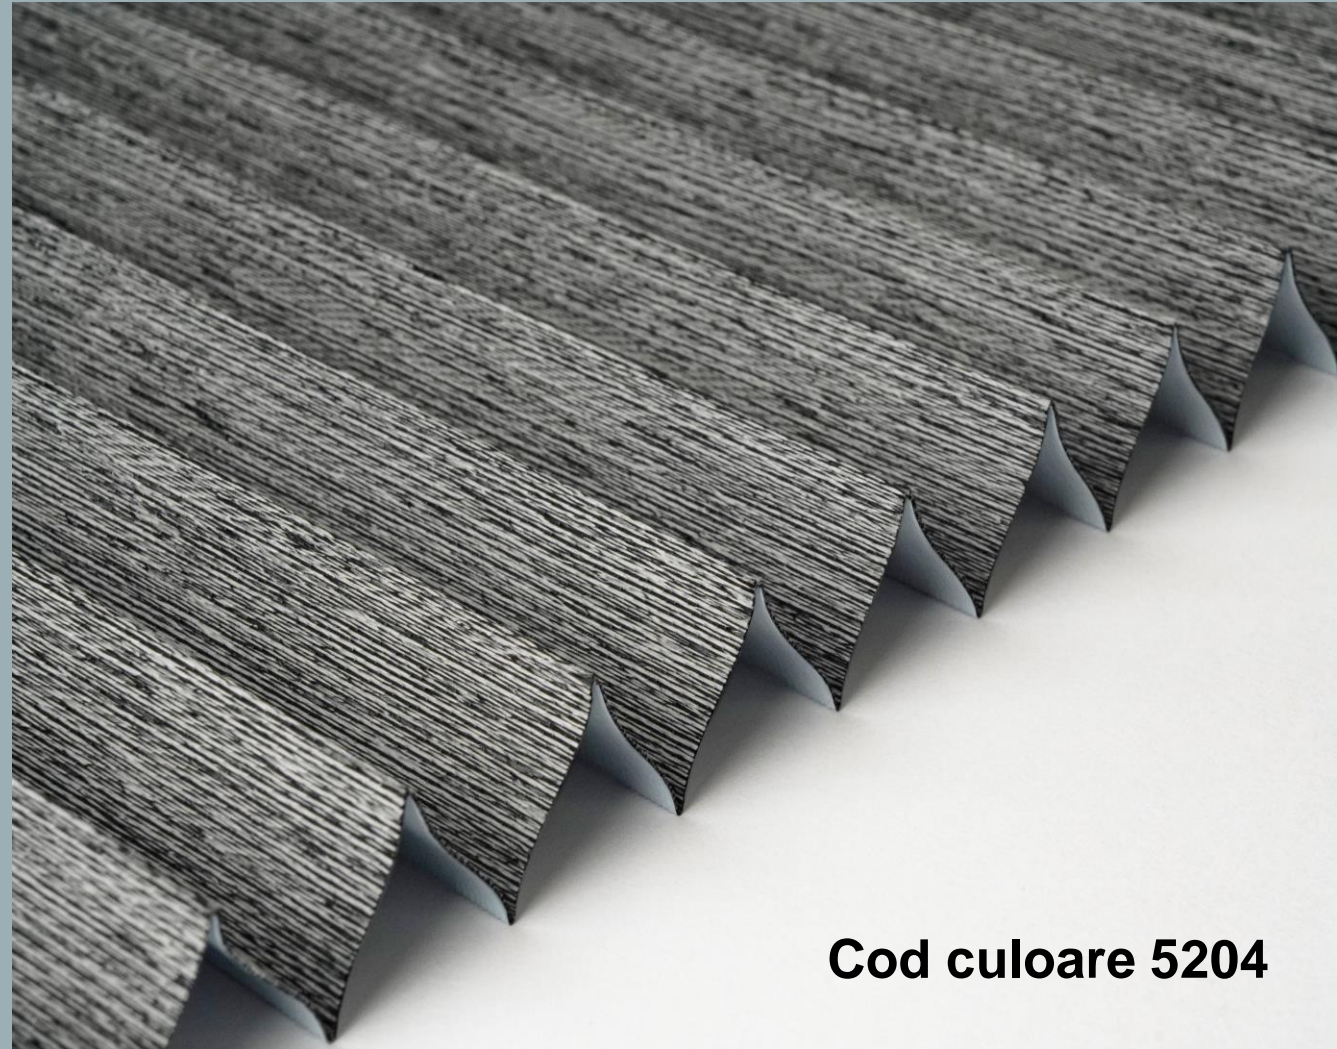

MIKANOS

Cod culoare 5204