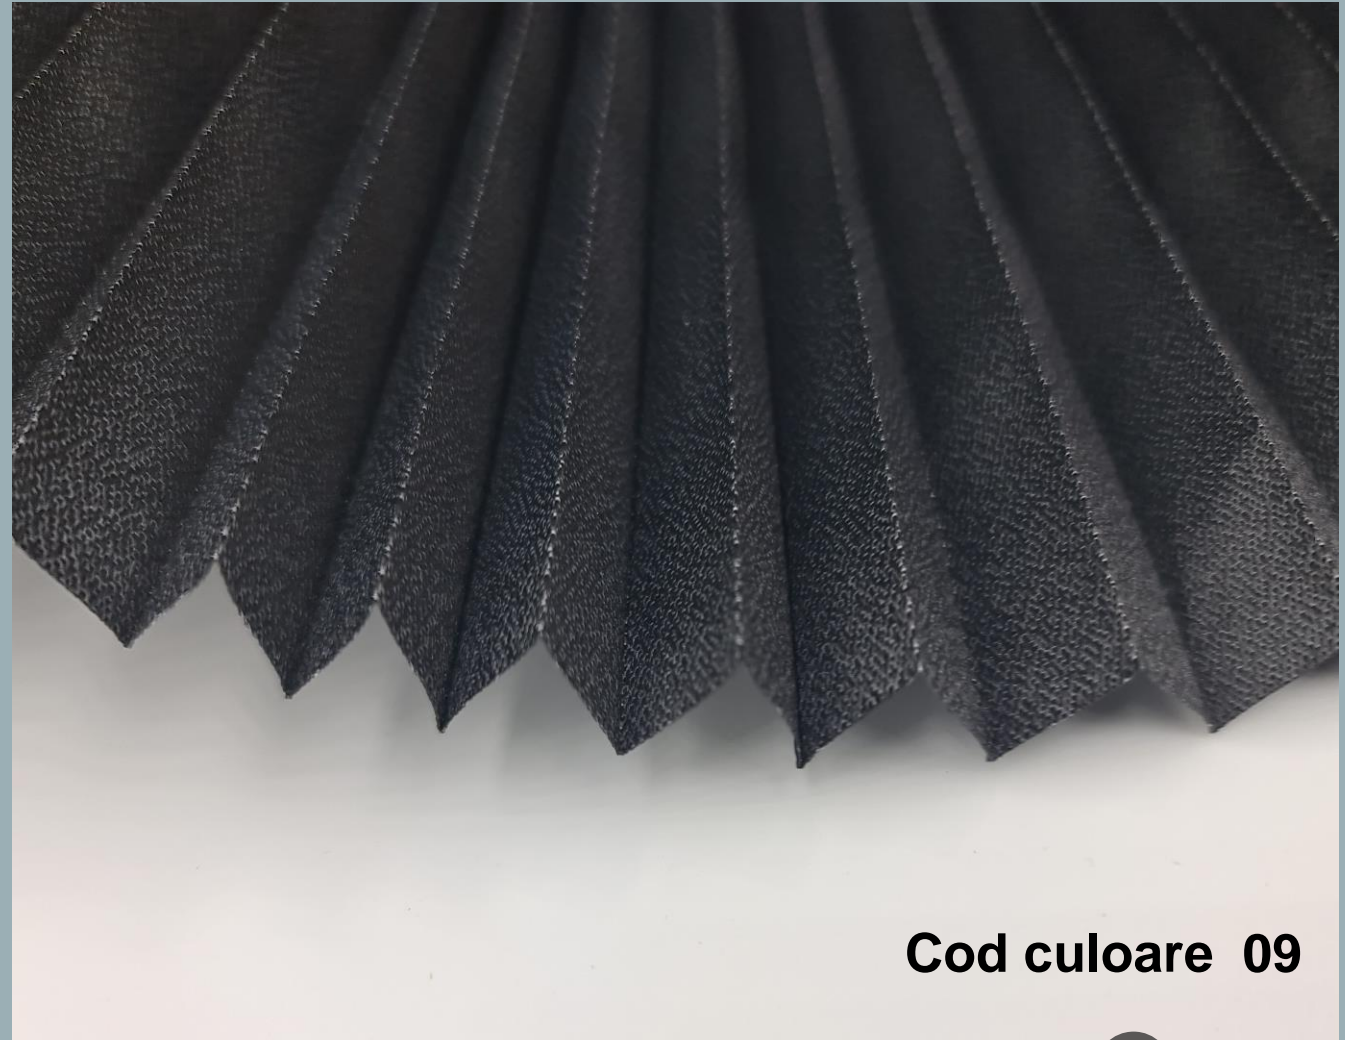

Width

Semi Transparent

Easy Clean

Weight

Cod culoare 08

PLAIN

Suitable for Indoor

Suitable for Offices