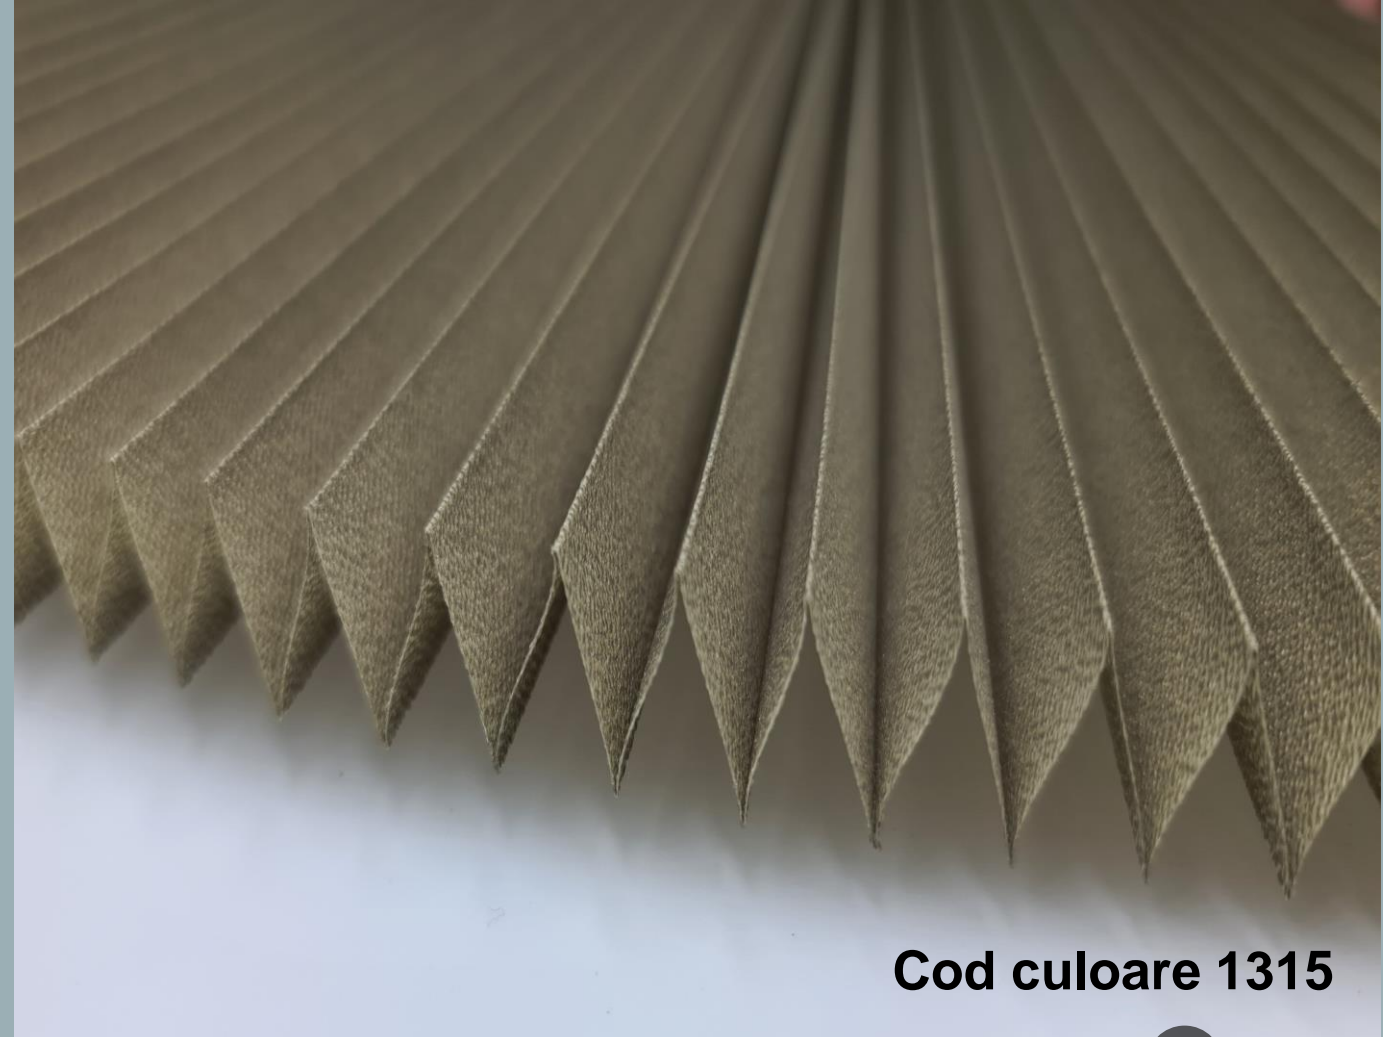

Easy Clean

250gr/m²

Weight

Cod culoare 03

CANARY

 Deko-Text® Standart	 Suitable for Indoor	 Suitable for Offices	 240cm	 Semi Transparent	 Easy Clean	 85gr/m ²
---	---	--	--	--	---	---

Cod culoare 1303

CANARY