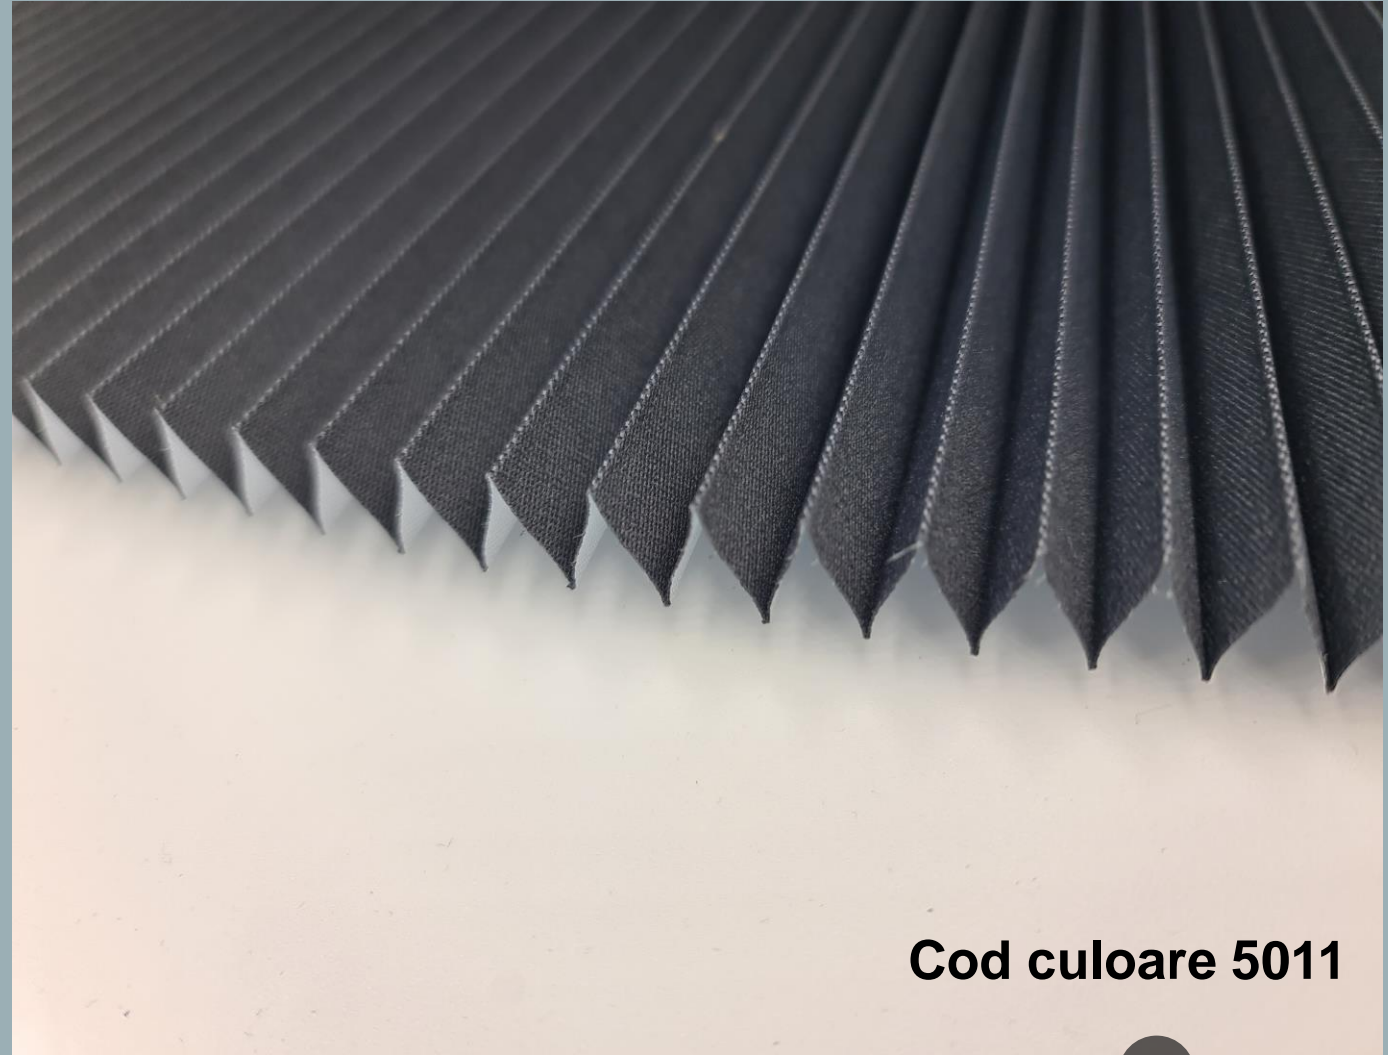

BLACKOUT

DARK GREY

BAT

 Oeko-Tex® Standart	 Suitable for Indoor	 Suitable for Offices	 235 cm Width	 Blackout	 Easy Clean	 235gr/m² Weight

Cod culoare 5011