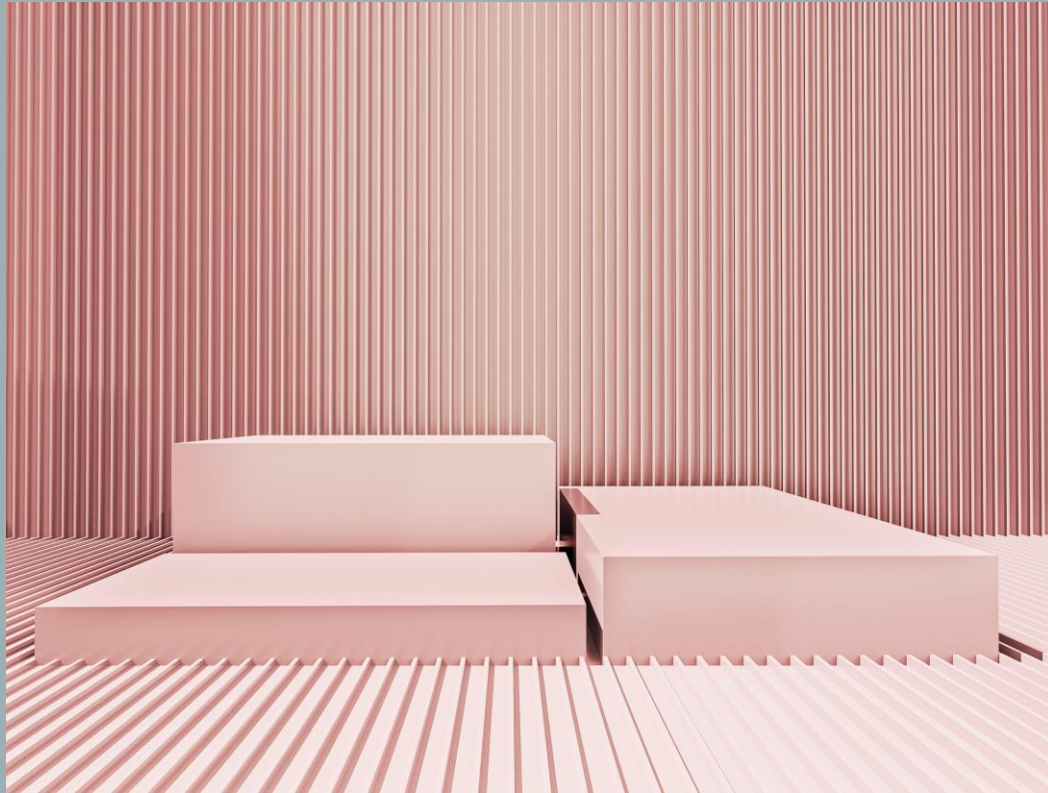

PLAIN

 Suitable for Indoor	 Suitable for Offices	 Width 240cm	 Semi Transparent	 Easy Clean	 Weight 90gr/m²

Cod culoare 15