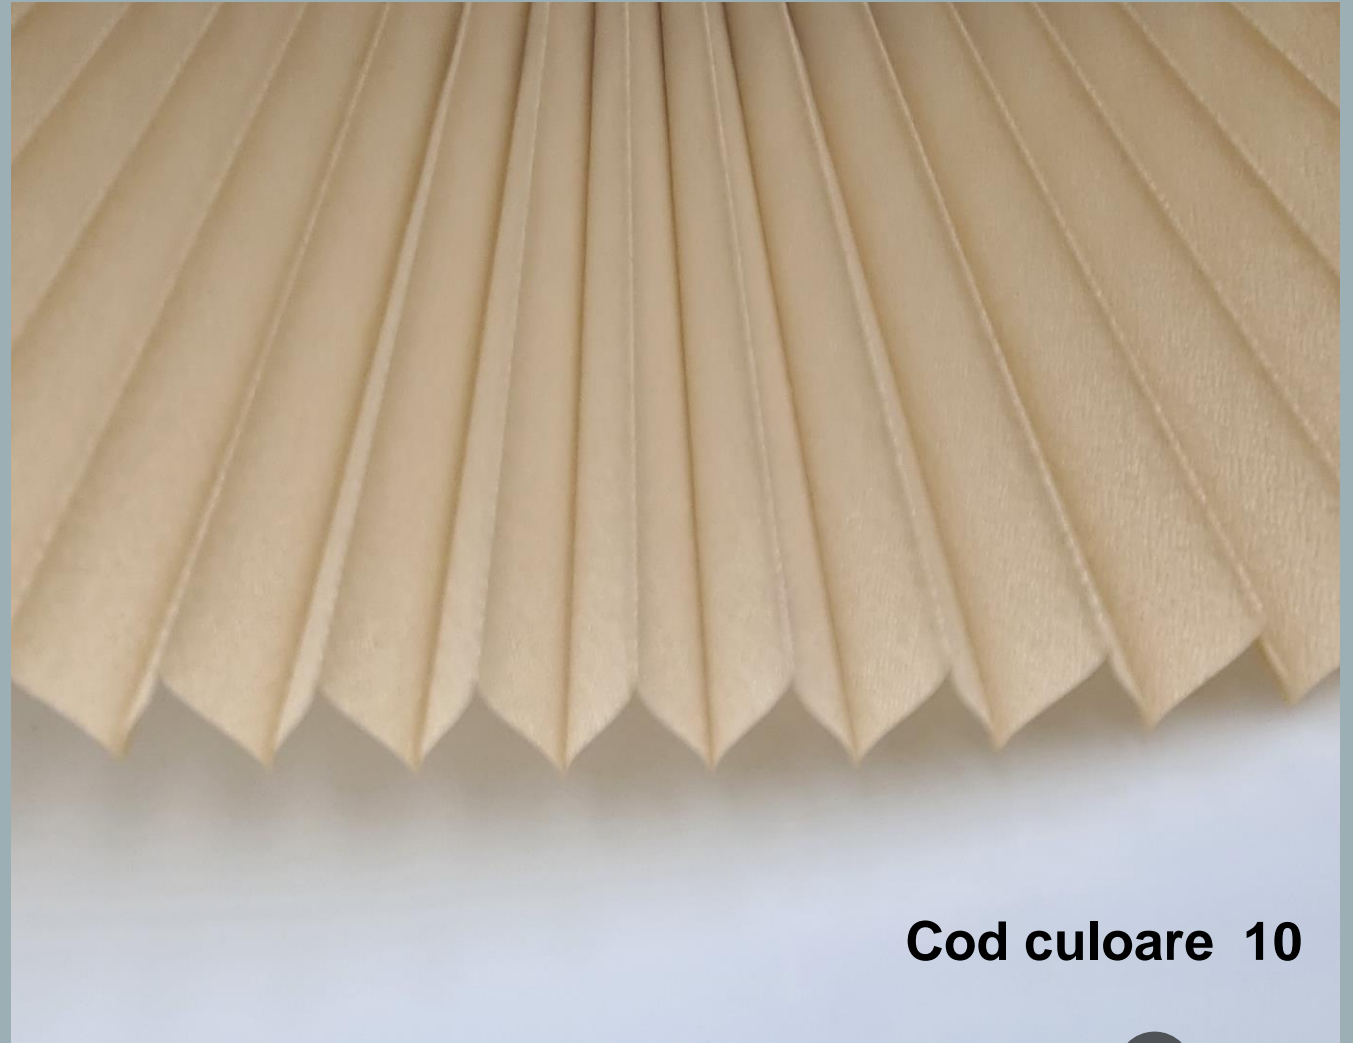

Width

Semi Transparent

Easy Clean

90gr/m²

Weight

Cod culoare 09

PLAIN

 Suitable for Indoor	 Suitable for Offices	 240cm Width	 Semi Transparent	 Easy Clean	 90gr/m ² Weight
--	---	---	---	---	---