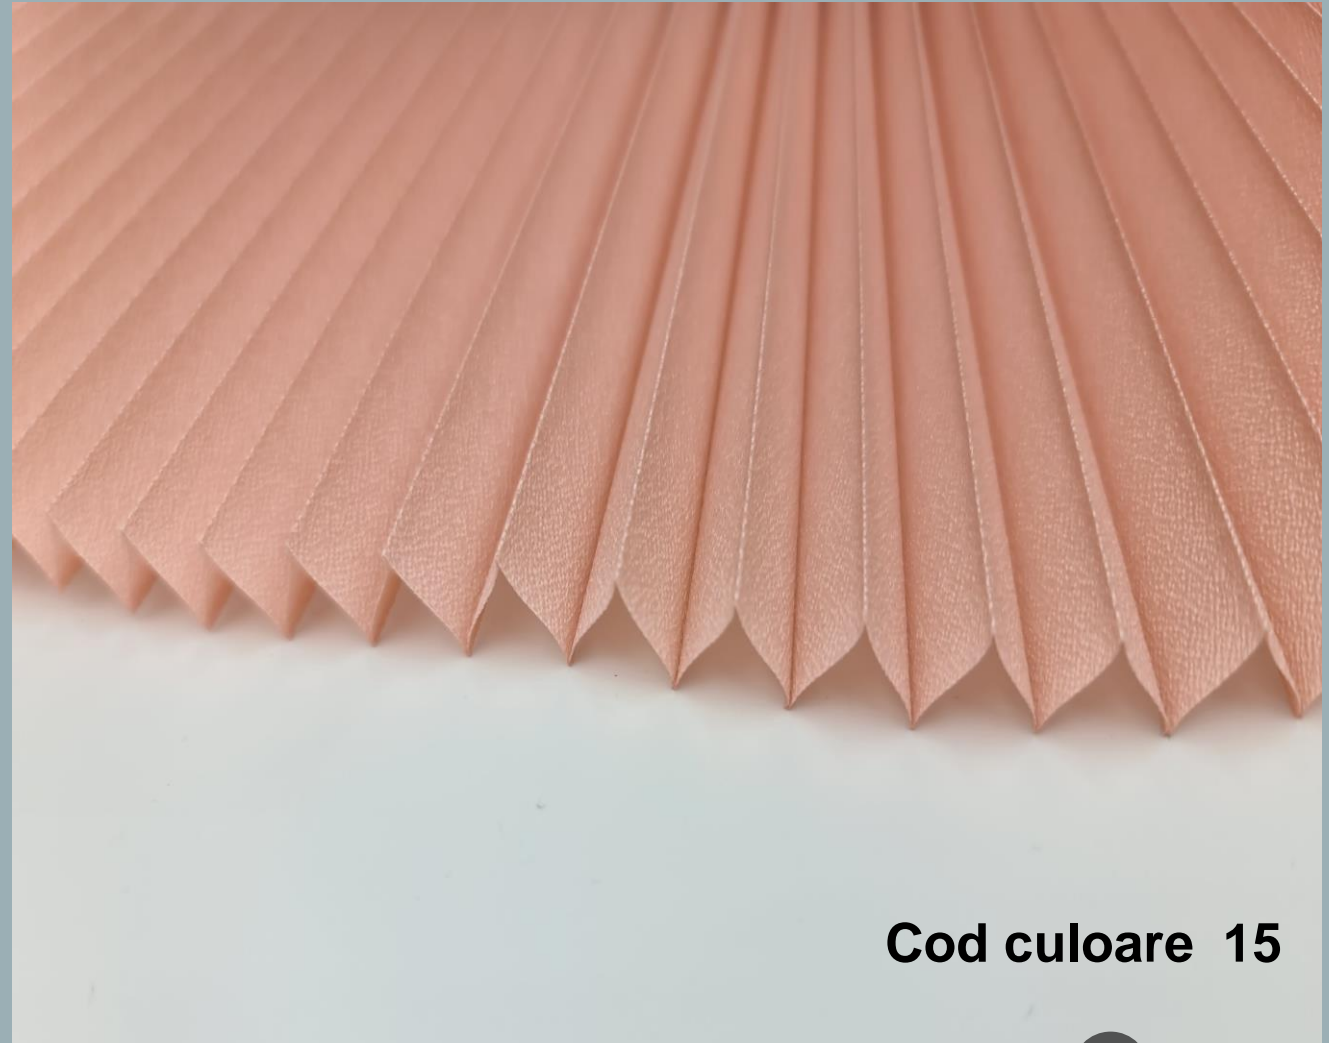

PLAIN

 Suitable for Indoor	 Suitable for Offices	 Width 240cm	 Semi Transparent	 Easy Clean	 Weight 90gr/m²

Cod culoare 15