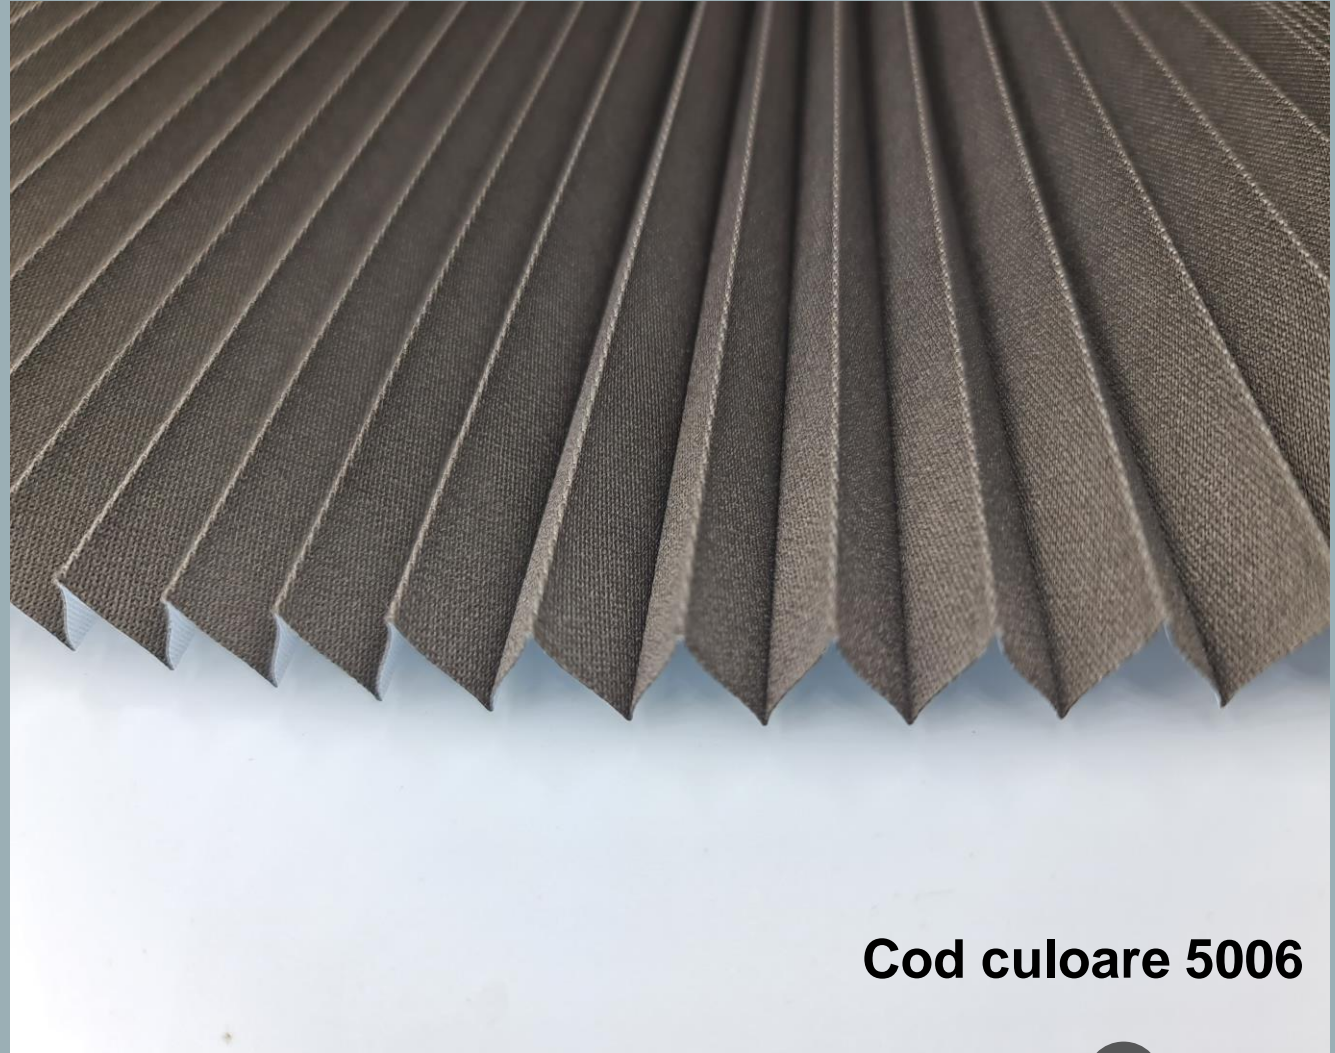

Cod culoare 5006

BAT

 Oeko-Tex® Standart	 Suitable for Indoor	 Suitable for Offices	 235 cm Width	 Blackout	 Easy Clean	 235gr/m² Weight