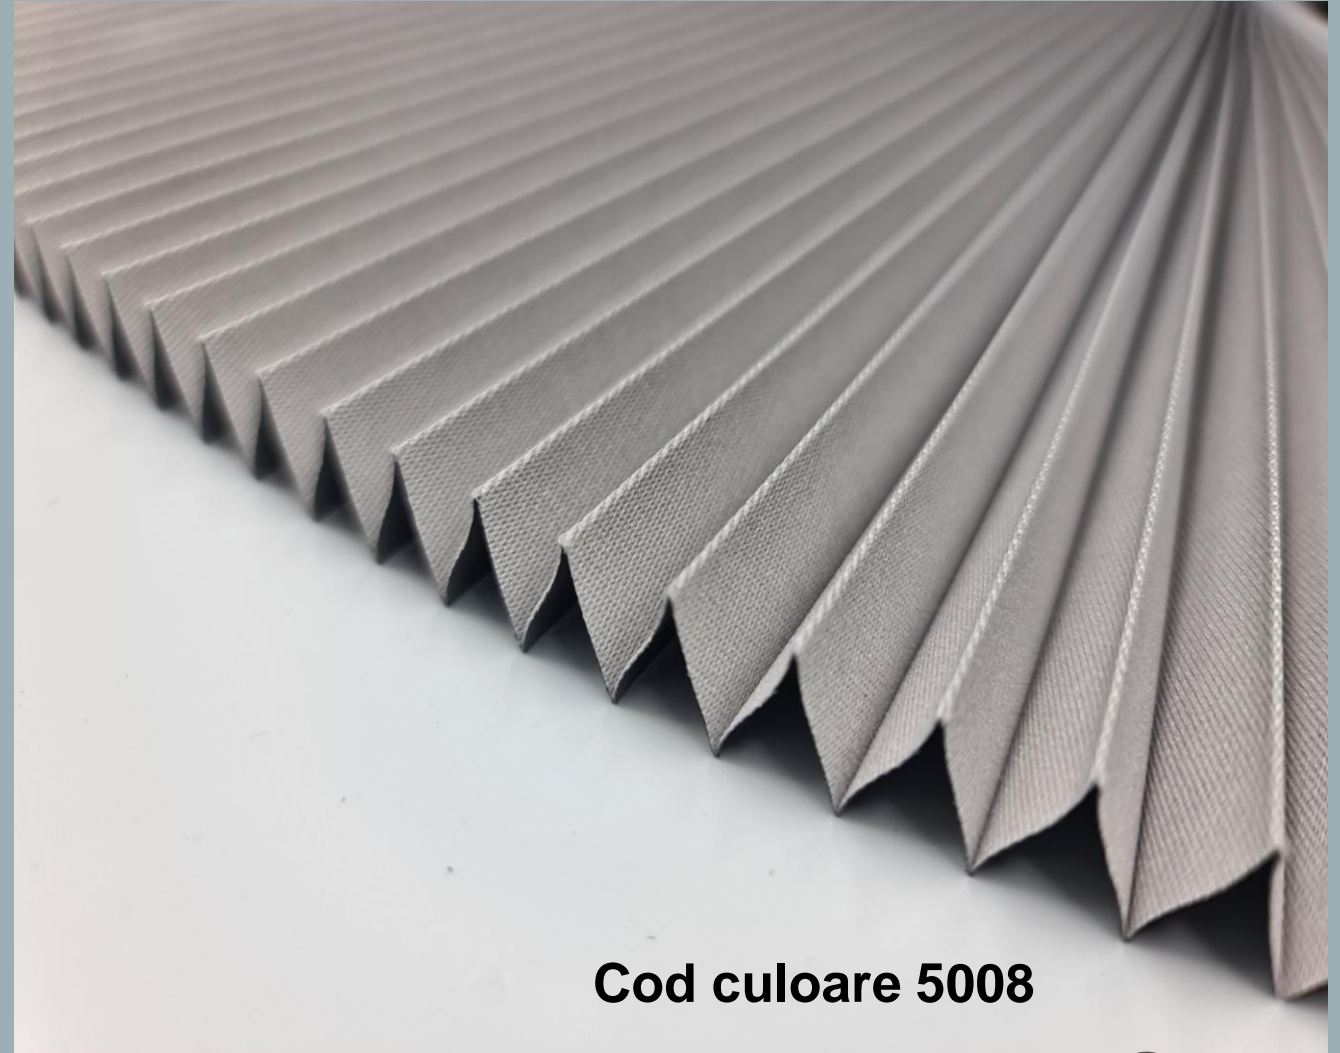

Cod culoare 5008

BAT

 Oeko-Tex® Standart	 Suitable for Indoor	 Suitable for Offices	 235 cm Width	 Blackout	 Easy Clean	 235gr/m² Weight