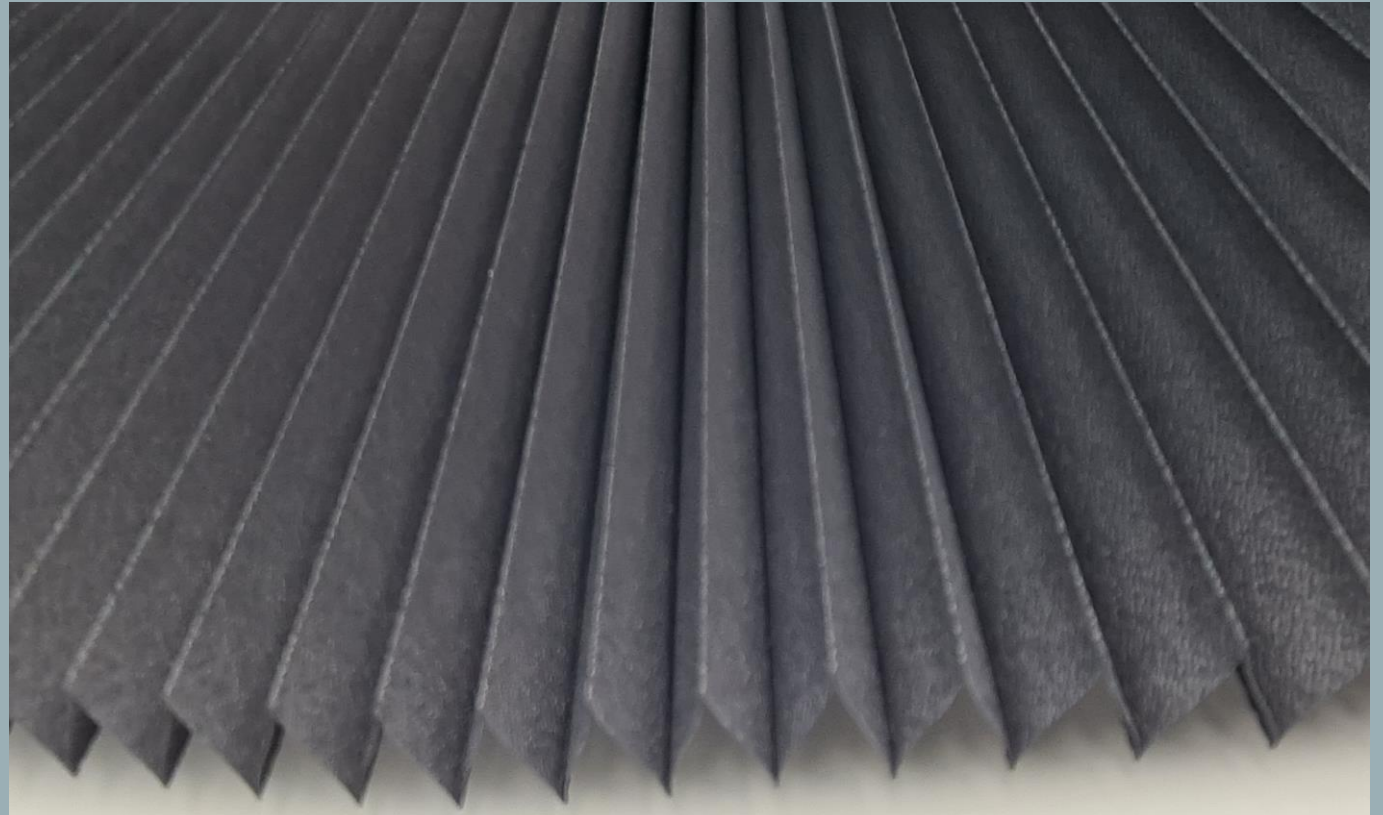

Cod culoare 05

PLAIN

 Suitable for Indoor	 Suitable for Offices	 Width 240cm	 Semi Transparent	 Easy Clean	 90gr/m ² Weight
--	---	--	---	---	--

Cod culoare 07

PLAIN

Suitable for Indoor

Suitable for Offices