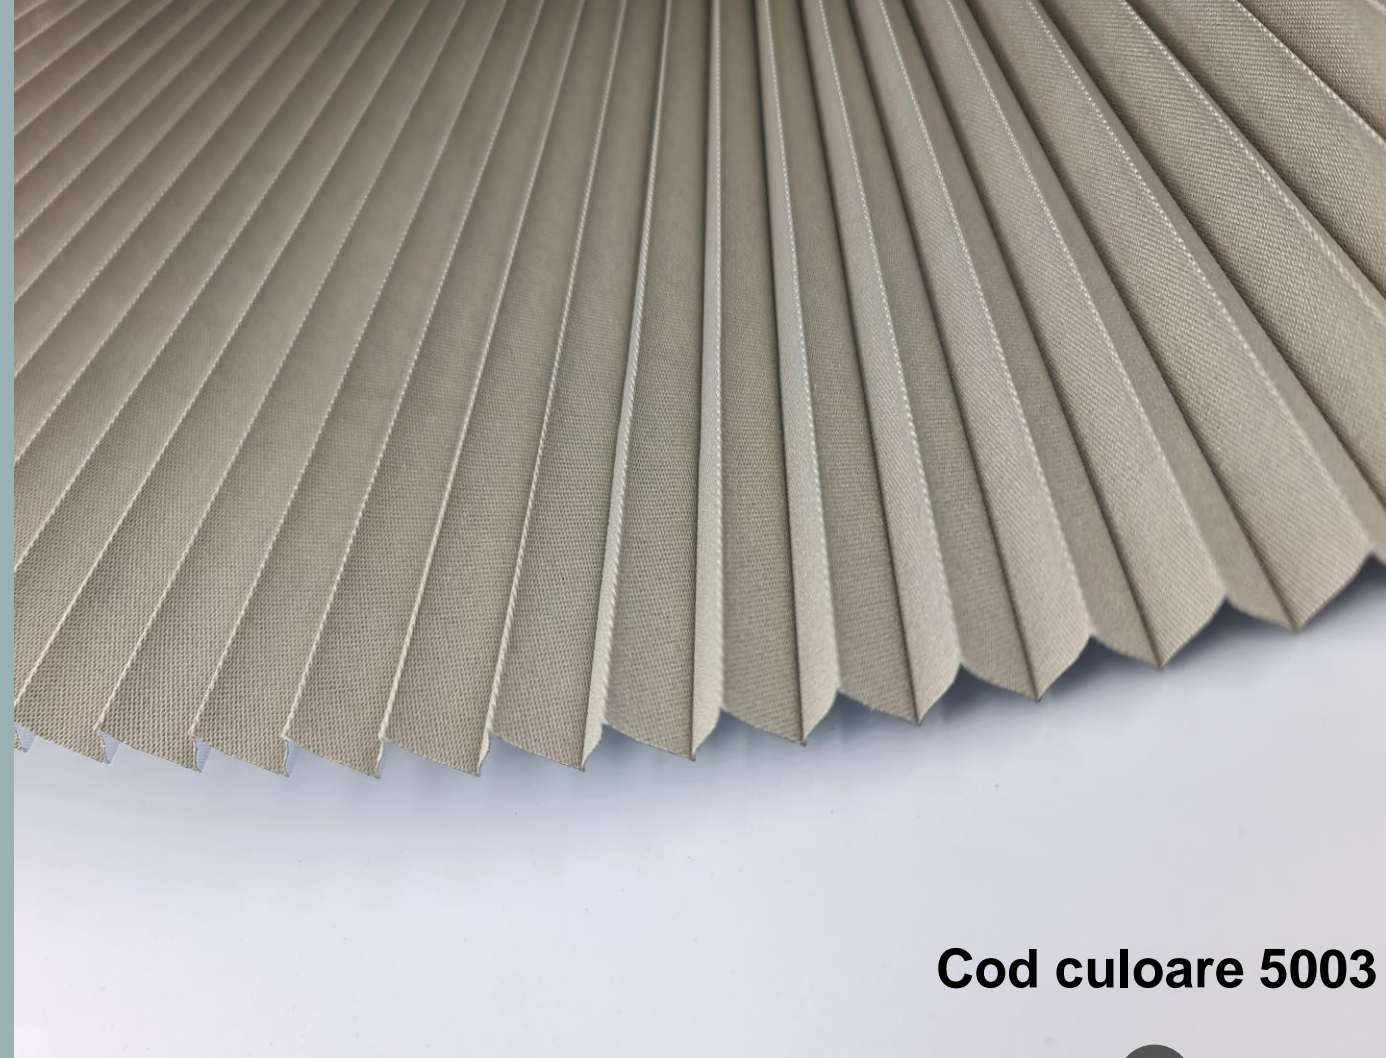

BAT

 Oeko-Tex® Standart	 Suitable for Indoor	 Suitable for Offices	 235 cm Width	 Blackout	 Easy Clean	 235gr/m² Weight

Cod culoare 5003